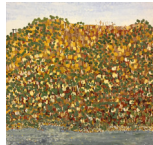

4. *Orange Series - Big Checks*, 2005
acrylic on canvas
60 x 30 cm
\$ 375

5. *Reference 6.2*
acrylic on canvas
120 x 120 cm
\$ 875

6. *Smoke and trees*, 2003
acrylic on canvas
90 x 90 cm
\$ 685

7. *Mt Narabunda*, 2003
acrylic on canvas
90 x 90 cm
\$ 685

8. *Hawkesbury*, 2002
acrylic on canvas
90 x 90 cm
\$ 685

9. *Fred Williams*, 2002
acrylic on canvas
91 x 91 cm
\$ 685

10. *Kimberlies*, 2002
acrylic on canvas
76 x 76 cm
\$ 585

11. *Sheep*, 2003
acrylic on canvas
90 x 90 cm
\$ 685