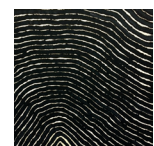

20. *Snow Geese*, 2002
acrylic on canvas
90 x 90 cm
$ 685

24. *A4*
acrylic on canvas
25.5 x 25.5 cm
$ 175

21. *Noir / Blanche*, 2002
acrylic on canvas
60 x 60 cm
$ 495