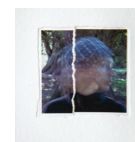

Nothing Personal Seven, 2021
Giclée Print on Archival Matt paper
and Washi Paper, 395 x 395mm

Nothing Personal Six, 2021
Giclée Print on Archival Matt paper
and Washi Paper, 395 x 395mm