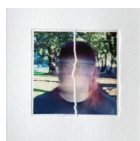

Nothing Personal Three, 2021
Giclée Print on Archival Matt paper
and Washi Paper, 395 x 395mm