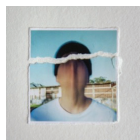

Nothing Personal Three, 2021
Giclée Print on Archival Matt paper
and Washi Paper, 395 x 395mm

Nothing Personal One, 2021
Giclée Print on Archival Matt paper
and Washi Paper, 395 x 395mm